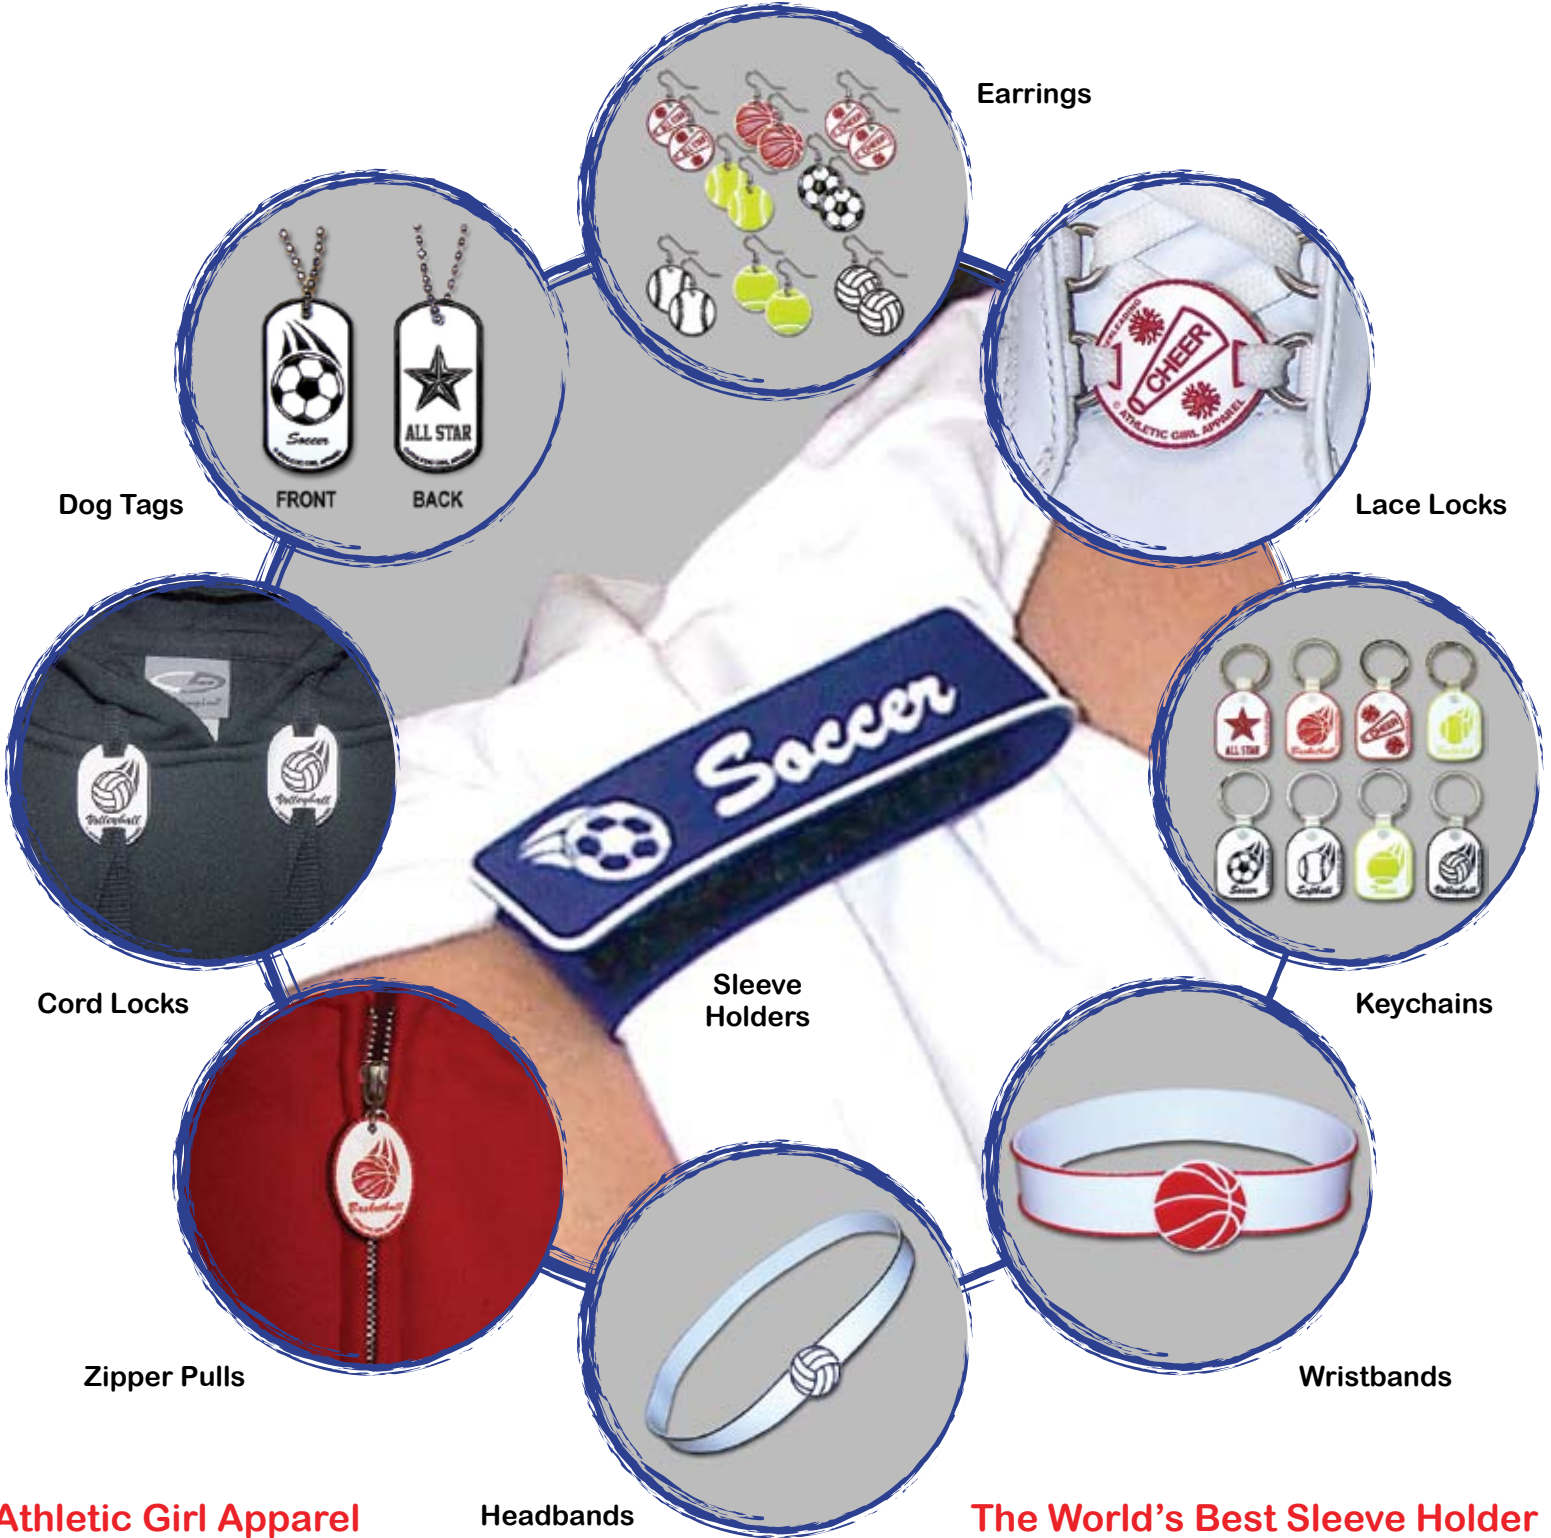

SPORTS APPAREL AND ACCESSORIES THAT REFLECT YOUR STYLE.

Worn by Aspiring Athletes Since 2004

Unique, Fun and Attractive Accessories for the Female Athlete in an Explosion of Color and Style!

Dog Tags

Earrings

Lace Locks

Cord Locks

Sleeve Holders

Keychains

Zipper Pulls

Headbands

Wristbands

Athletic Girl Apparel
1300 92nd Street
New Richmond, WI 54017
Phone: 715-246-6755

Made in USA

The World's Best Sleeve Holder with MICRO-ADJUST DUAL-LOCK CLOSURE TECHNOLOGY™
US Patent 7,039,958